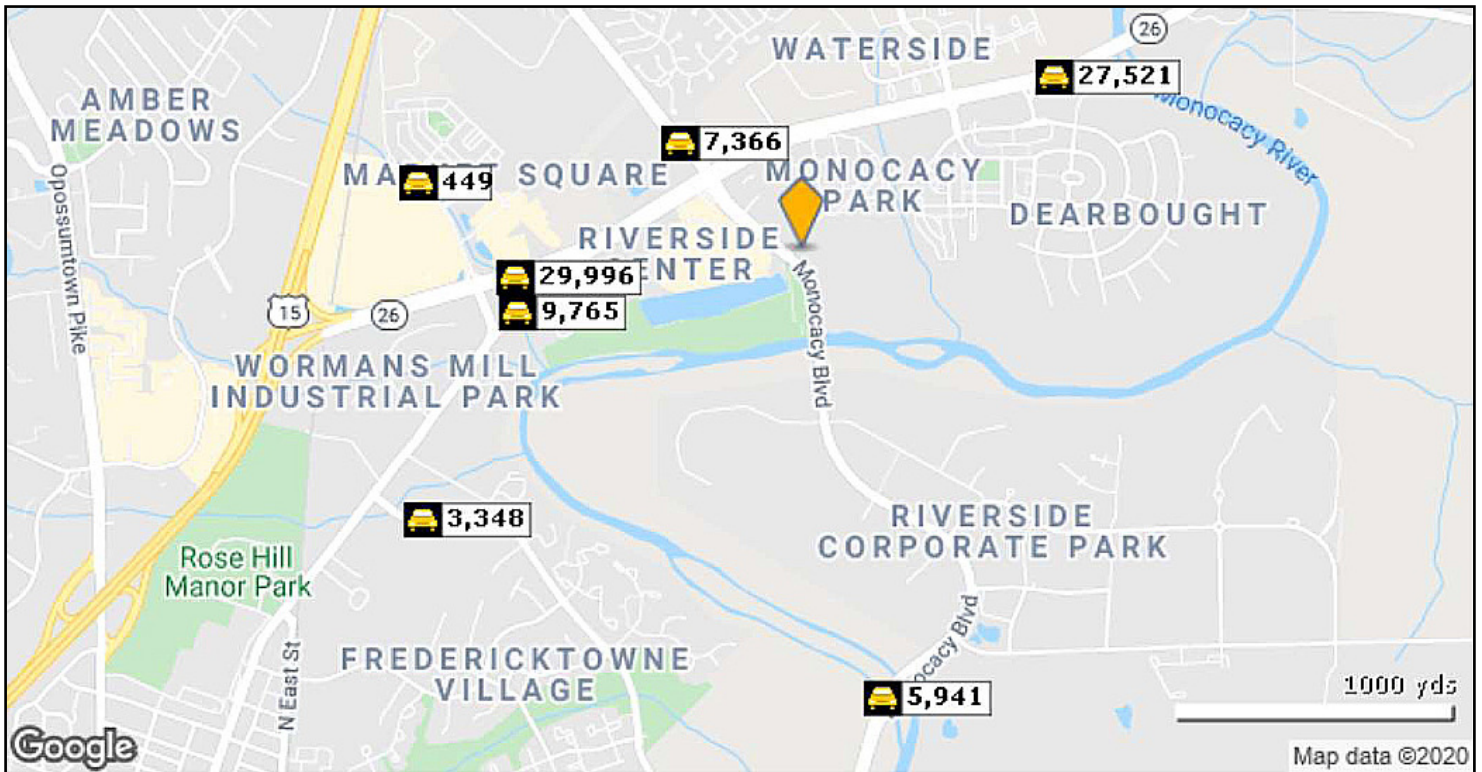

TRAFFIC COUNT

FOR LEASE 1800 Monocacy Boulevard, Frederick, MD 21701

Street	Cross Street	Cross Str Dist	Count Year	Avg Daily Volume	Volume Type	Miles from Subject Prop
1 Trading Ln	Monocacy Blvd	0.04 SE	2018	7,366	MPSI	.34
2 Liberty Rd	Wormans Mill Rd	0.08 W	2018	29,996	MPSI	.60
3 N Market St	Routzahn Way	0.06 SW	2018	9,765	MPSI	.60
4 Liberty Rd	Latham Dr	0.07 W	2018	27,521	MPSI	.65
5 Wormans Mill Rd	Liberty Rd	0.24 SE	2018	449	MPSI	.81
6 Gas House Pike	Monocacy Blvd	0.11 NE	2018	5,941	MPSI	.94
7 Schifferstadt Blvd	N Market St	0.12 NW	2018	3,348	MPSI	.96