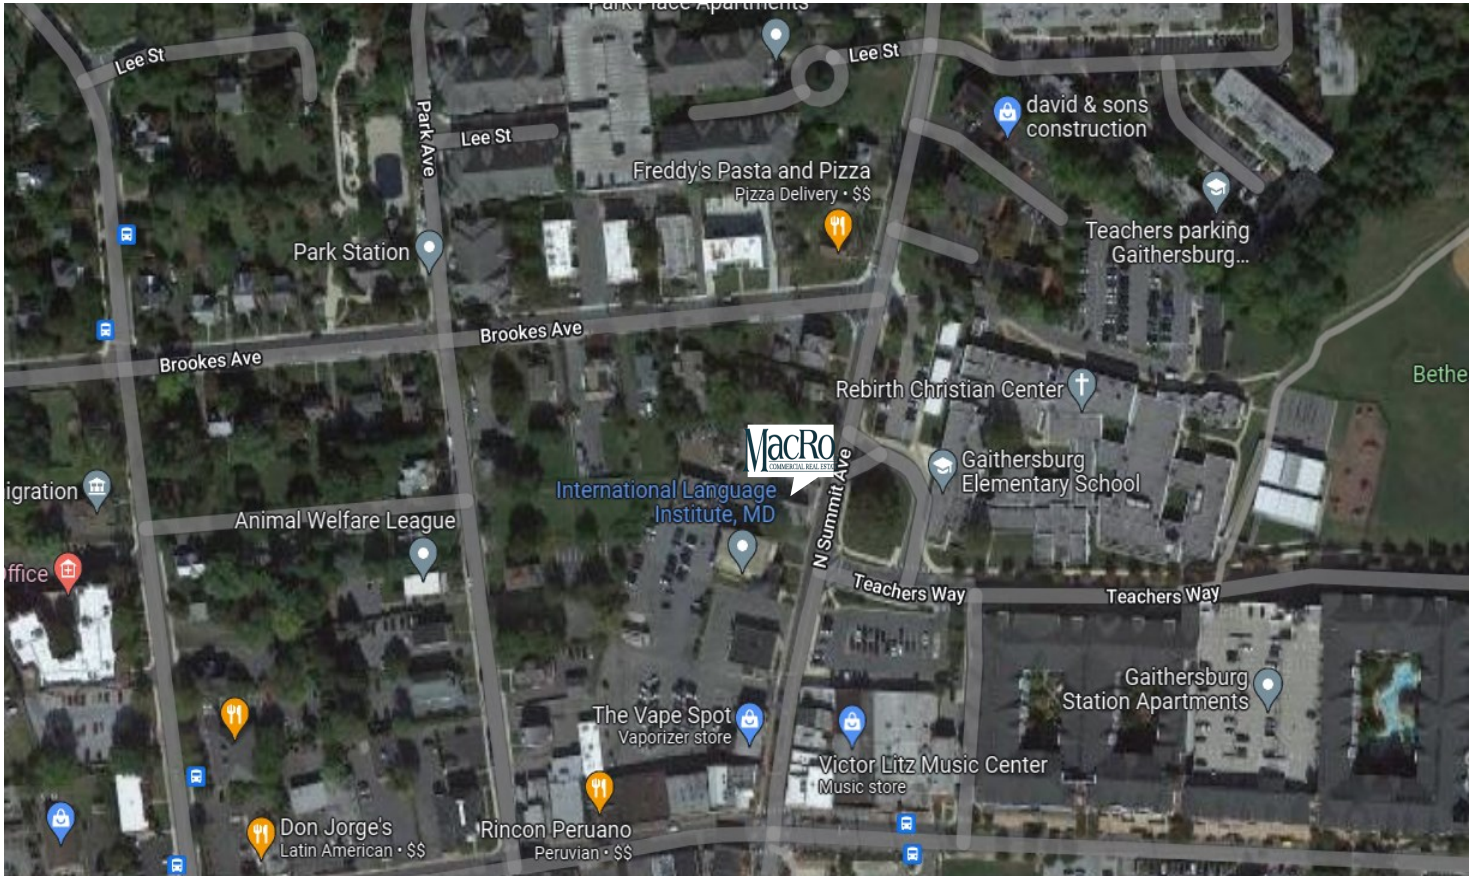

FOR LEASE

Call for Details (NNN)

30 N Summit Ave, Frederick, MD

MacRo
LTD.
COMMERCIAL REAL ESTATE

Prime Space for Lease in Retail Building

This beautifully renovated second story +/- 723 SF office suite is situated within old Towne Gaithersburg. This office suite features upgraded finishes and lighting, a private bathroom, lots of windows, and a private entryway. Excellent access to regional and local highways, including Route 355, Route 177, and I-270, and surrounded by convenient restaurants, retail, and schools.

PRESENTING

Location: 30 N Summit Ave, Gaithersburg, Maryland

Legal: Tax Map FT52, Parcel N903

Zoning: City of Gaithersburg: Central Business District (CBD)— The CBD Zone is intended to foster revitalization by promoting a desirable mix of commercial, office and residential uses, and giving incentives and providing public amenities, for attracting of a variety of leisure uses and activities to meet the needs and requirements of residents, workers, shoppers and visitors to Olde Towne.

LOCATION MAP

MacRo
LTD.
COMMERCIAL REAL ESTATE™

FOR LEASE 30 N Summit Ave, Gaithersburg, MD

Disclaimer: Information obtained from sources deemed to be reliable. However, we make no guarantee, warranty or representation. Information, prices, and other data may change without notice.